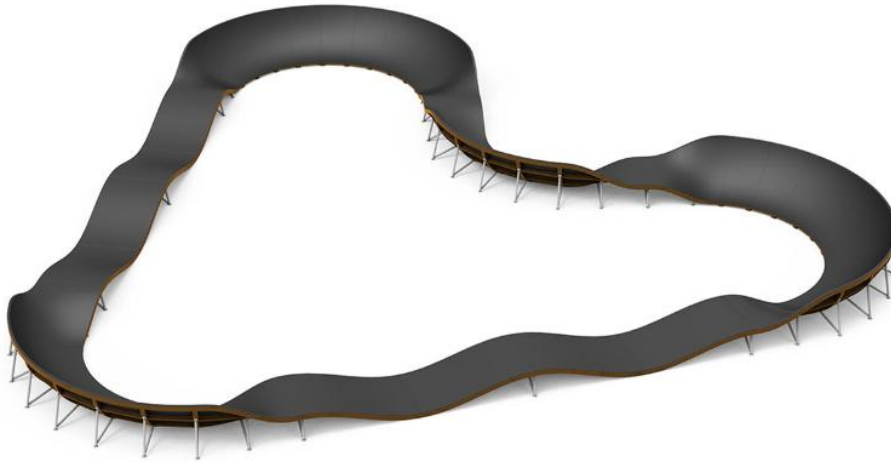

PUMPTRACK M

M size, heart shaped pumptrack is fun mixture of berms (curves) and rollers (bumps). The track is 47 meters long. Space needed for the track is 14 900 mm x 16 200 mm. All Lappset pumptracks are 1 meter high. Speeding on the M size pumptrack can be started anywhere on the track and different sections offers different lines and driving heights. Options can vary from easy to very difficult.

Number of users	12
Product length, mm	16300
Product width, mm	14900
Product height, mm	980
Impact area, m ²	117.4
Falling space, m ²	249
Installation time (for 1), H	20
Foundation options	Free standing Surface mounting